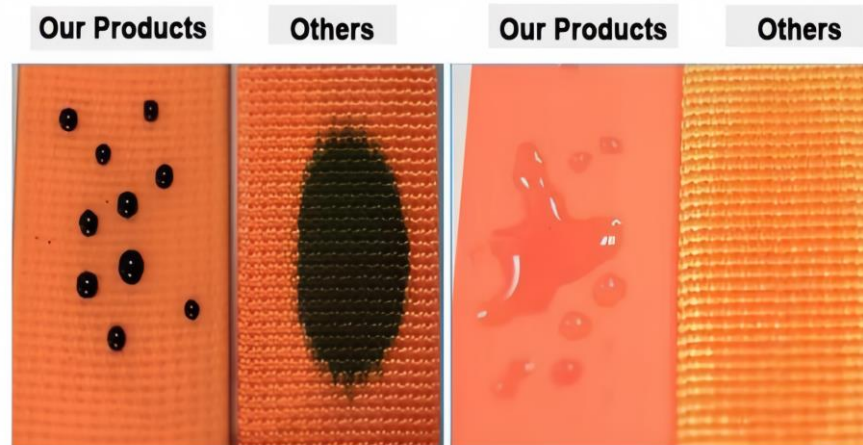

Clean Test

Easy to clean

- ▶ Waterproof
- ▶ Soft & Comfortable
- ▶ Dirt-proof
- ▶ No stink
- ▶ Won't fade or fray
- ▶ Easy to clean
- ▶ Quick to dry
- ▶ Strong & durable

Types of PVC Coated Webbing(soft version)

1)White nylon webbing+solid color PVC coating

2)Solid color nylon webbing+transparent pvc coating

Types of PVC Coated Webbing(soft version)

3) Custom printing nylon webbing+transparent PVC coating

4) White nylon webbing+surface printing PVC coating