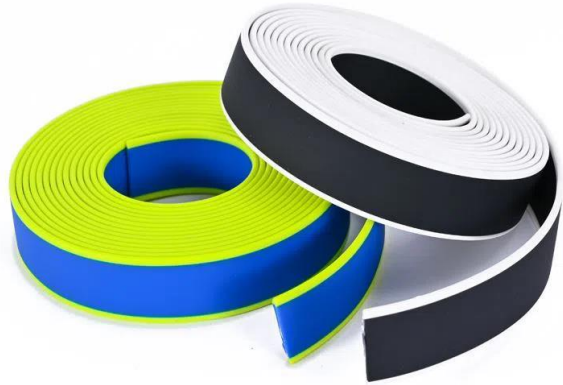

Clean Test

Easy to clean

- ▶ Waterproof
- ▶ Soft & Comfortable
- ▶ Dirt-proof
- ▶ No stink
- ▶ Won't fade or fray
- ▶ Easy to clean
- ▶ Quick to dry
- ▶ Strong & durable

Types of PVC Coated Webbing(soft version)

1)White nylon webbing+solid color PVC coating

2)Solid color nylon webbing+transparent pvc coating

Types of PVC Coated Webbing(soft version)

3) Custom printing nylon webbing+transparent PVC coating

4) White nylon webbing+surface printing PVC coating

Remarks: Custom designs supported. Pattern file in PFD/AI formats.

Types of PVC Coated Webbing(soft version)

5)White nylon webbing+solid color PVC coating+reflective strips

6)Luminous PVC coated webbing(glow in the dark)

Types of PVC Coated Webbing(soft version)

7)Two-tone PVC coated webbing

8)Double-sided multicolored PVC coated webbing

Types of PVC Coated Webbing(soft version)

COLORFUL

Can be single-sided or double-sided