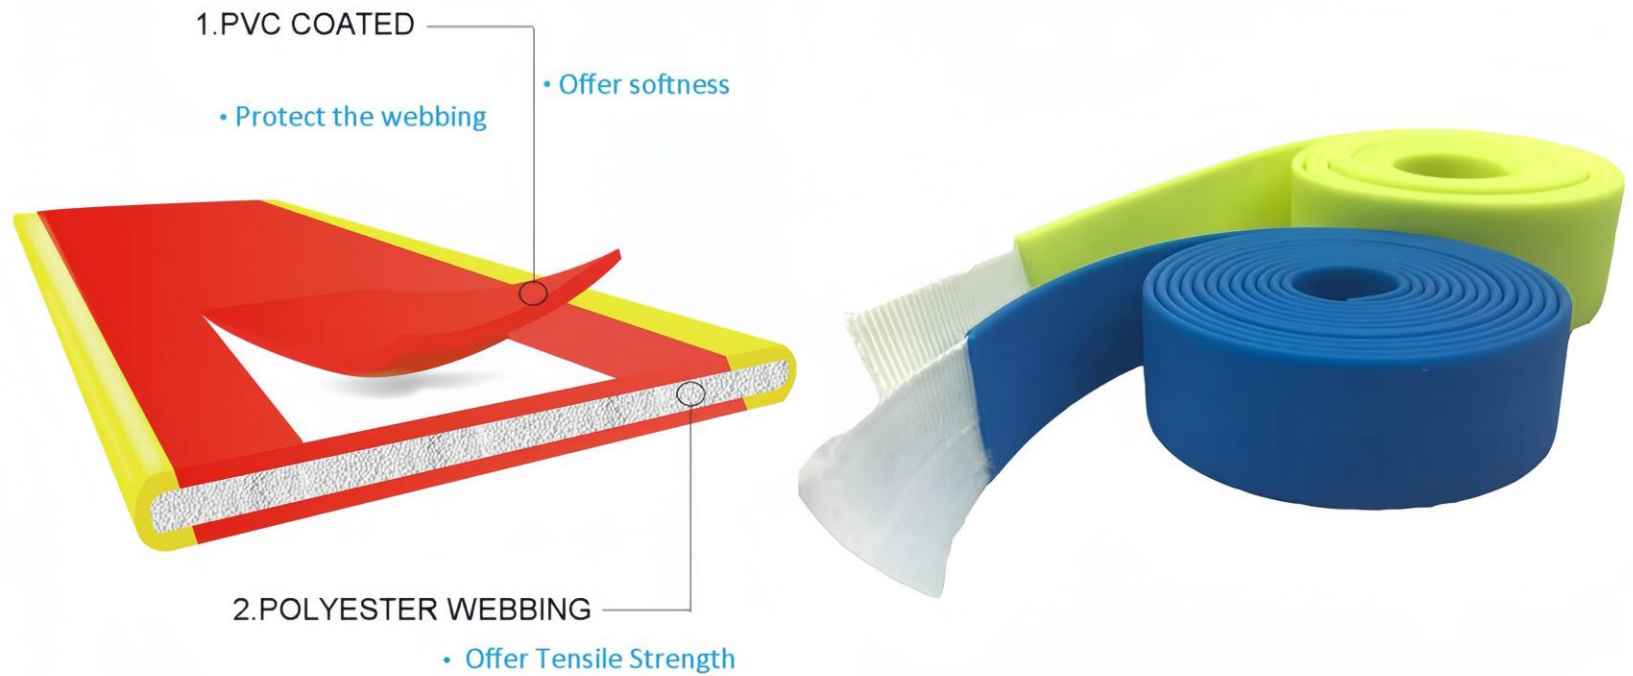

Overview

PVC Coated Polyester Webbing