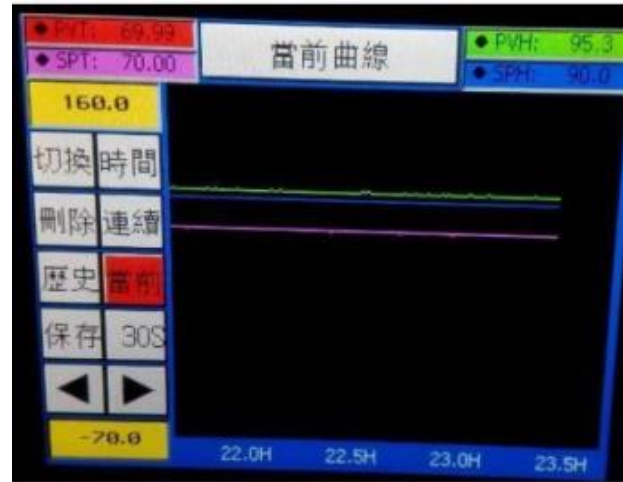

Low&High Temperature Test

Lowest Temperature:-35 degree
Highest Temperature:70 degree