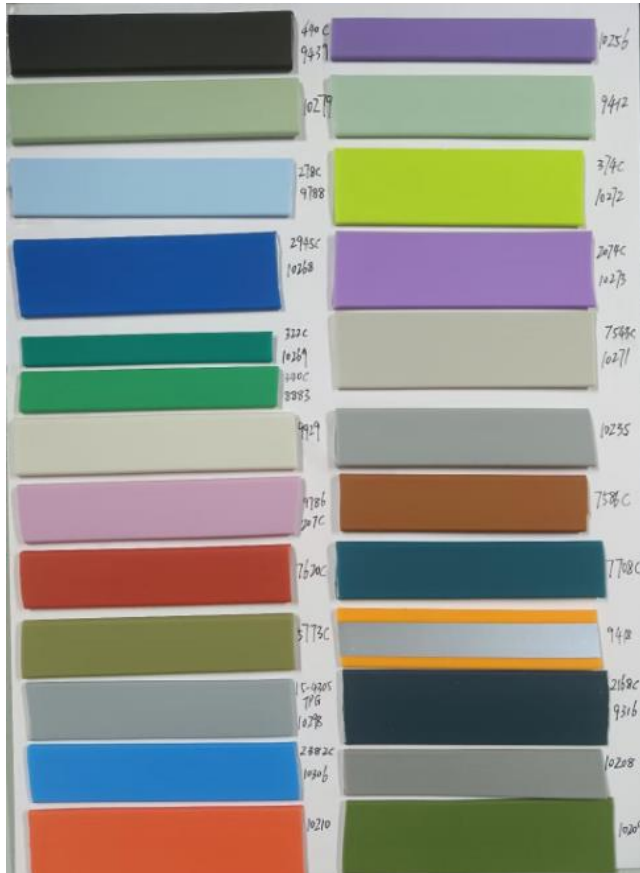

Types of PVC Coated Webbing(soft version)

7)Two-tone PVC coated webbing

8)Double-sided multicolored PVC coated webbing

Types of PVC Coated Webbing(soft version)

COLORFUL

Can be single-sided or double-sided

REMAKRS: Other sizes not listed here can be customized by making new mold. Mold cost depends on the size.

Existing Embossed Patterns

现在压纹模具:

1. 凹点 2. 凸点 3. 波点 4. 荔枝纹旧 5. 几何图 6. 波浪纹

7. 亮面纹正反面a 8. 亮面纹b 9. 荔枝纹新 10. 皮带纹 11. 蛇皮纹 12. 皮带纹正反面

Remarks: Embossed patterns can be customized as per clients' request.
Mold cost varies from its design and sizes

Some of Existing Color Chart

Remarks: Any Pantone code colors can be customised

Packaging

Remarks: