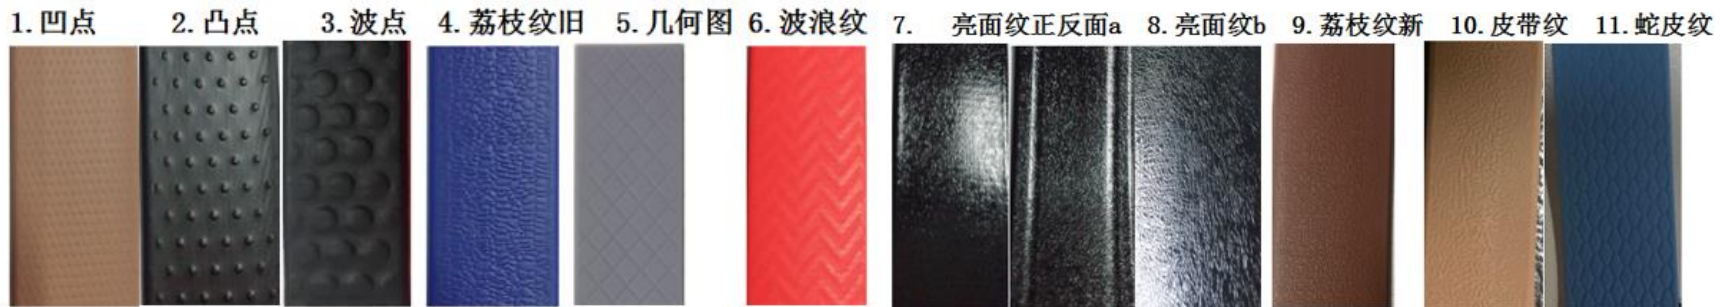

Types of PVC Coated Webbing(soft version)

7)Two-tone PVC coated webbing

8)Double-sided multicolored PVC coated webbing

Types of PVC Coated Webbing(soft version)

COLORFUL

Can be single-sided or double-sided

9)White nylon webbing+colorful reflective coating

Glittering PVC Coated Webbing

10)White nylon webbing+glittering PVC coating

Types of PVC Coated Webbing(soft version)

11)White nylon webbing+solid color PVC coating+custom embossed pattern

Remarks: Emboss pattern can also be customized. Molding cost varies depending on sizes, usually ranging from US\$180-US\$350.

Types of PVC Coated Webbing(stiff/hard version)

Usage: Horse products

Matte or glossy finish is OK depending on clients' request.